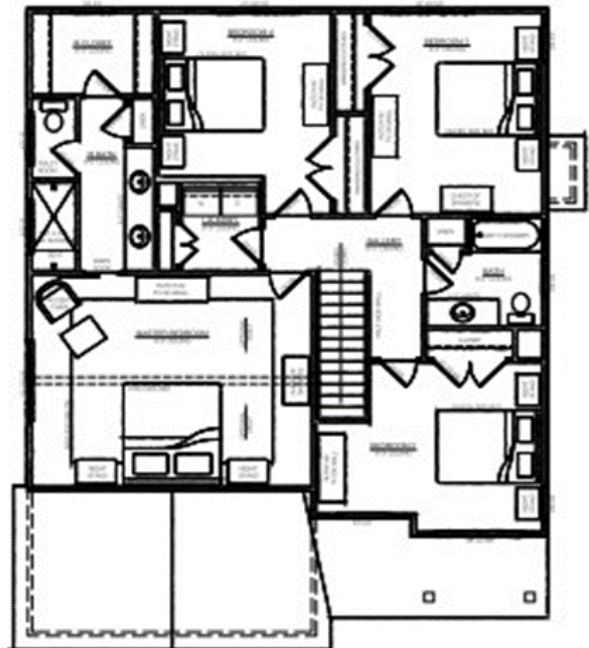

“Award Winning Custom Home Builder & Peoples Choice”

13281 Spindle Lane
St. Louis • Missouri • 63122
E-Mail Info@BenchmarkStl.com
Sales Office: (314) 909-7593

FOR SALE: New Construction Coming Soon!

Starting at \$709,900 | 4 Bedroom | 2.5 Bath | 2 Car