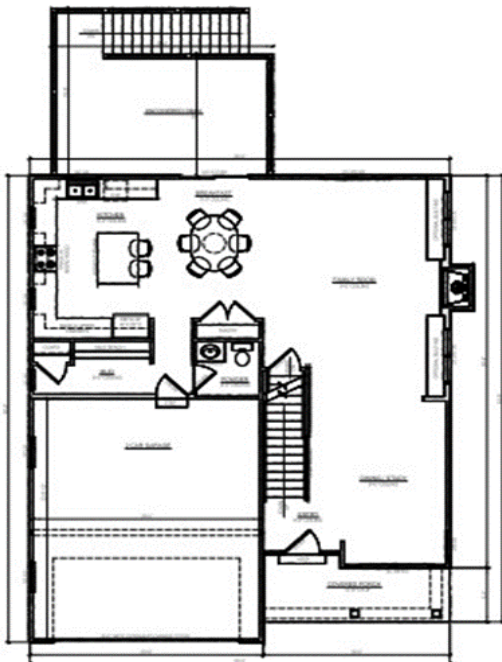

“Award Winning Custom Home Builder & Peoples Choice”

13281 Spindle Lane
St. Louis • Missouri • 63122
E-Mail Info@BenchmarkStl.com
Sales Office: (314) 909-7593

FOR SALE: New Construction Coming Soon!

Starting at \$709,900 | 4 Bedroom | 2.5 Bath | 2 Car