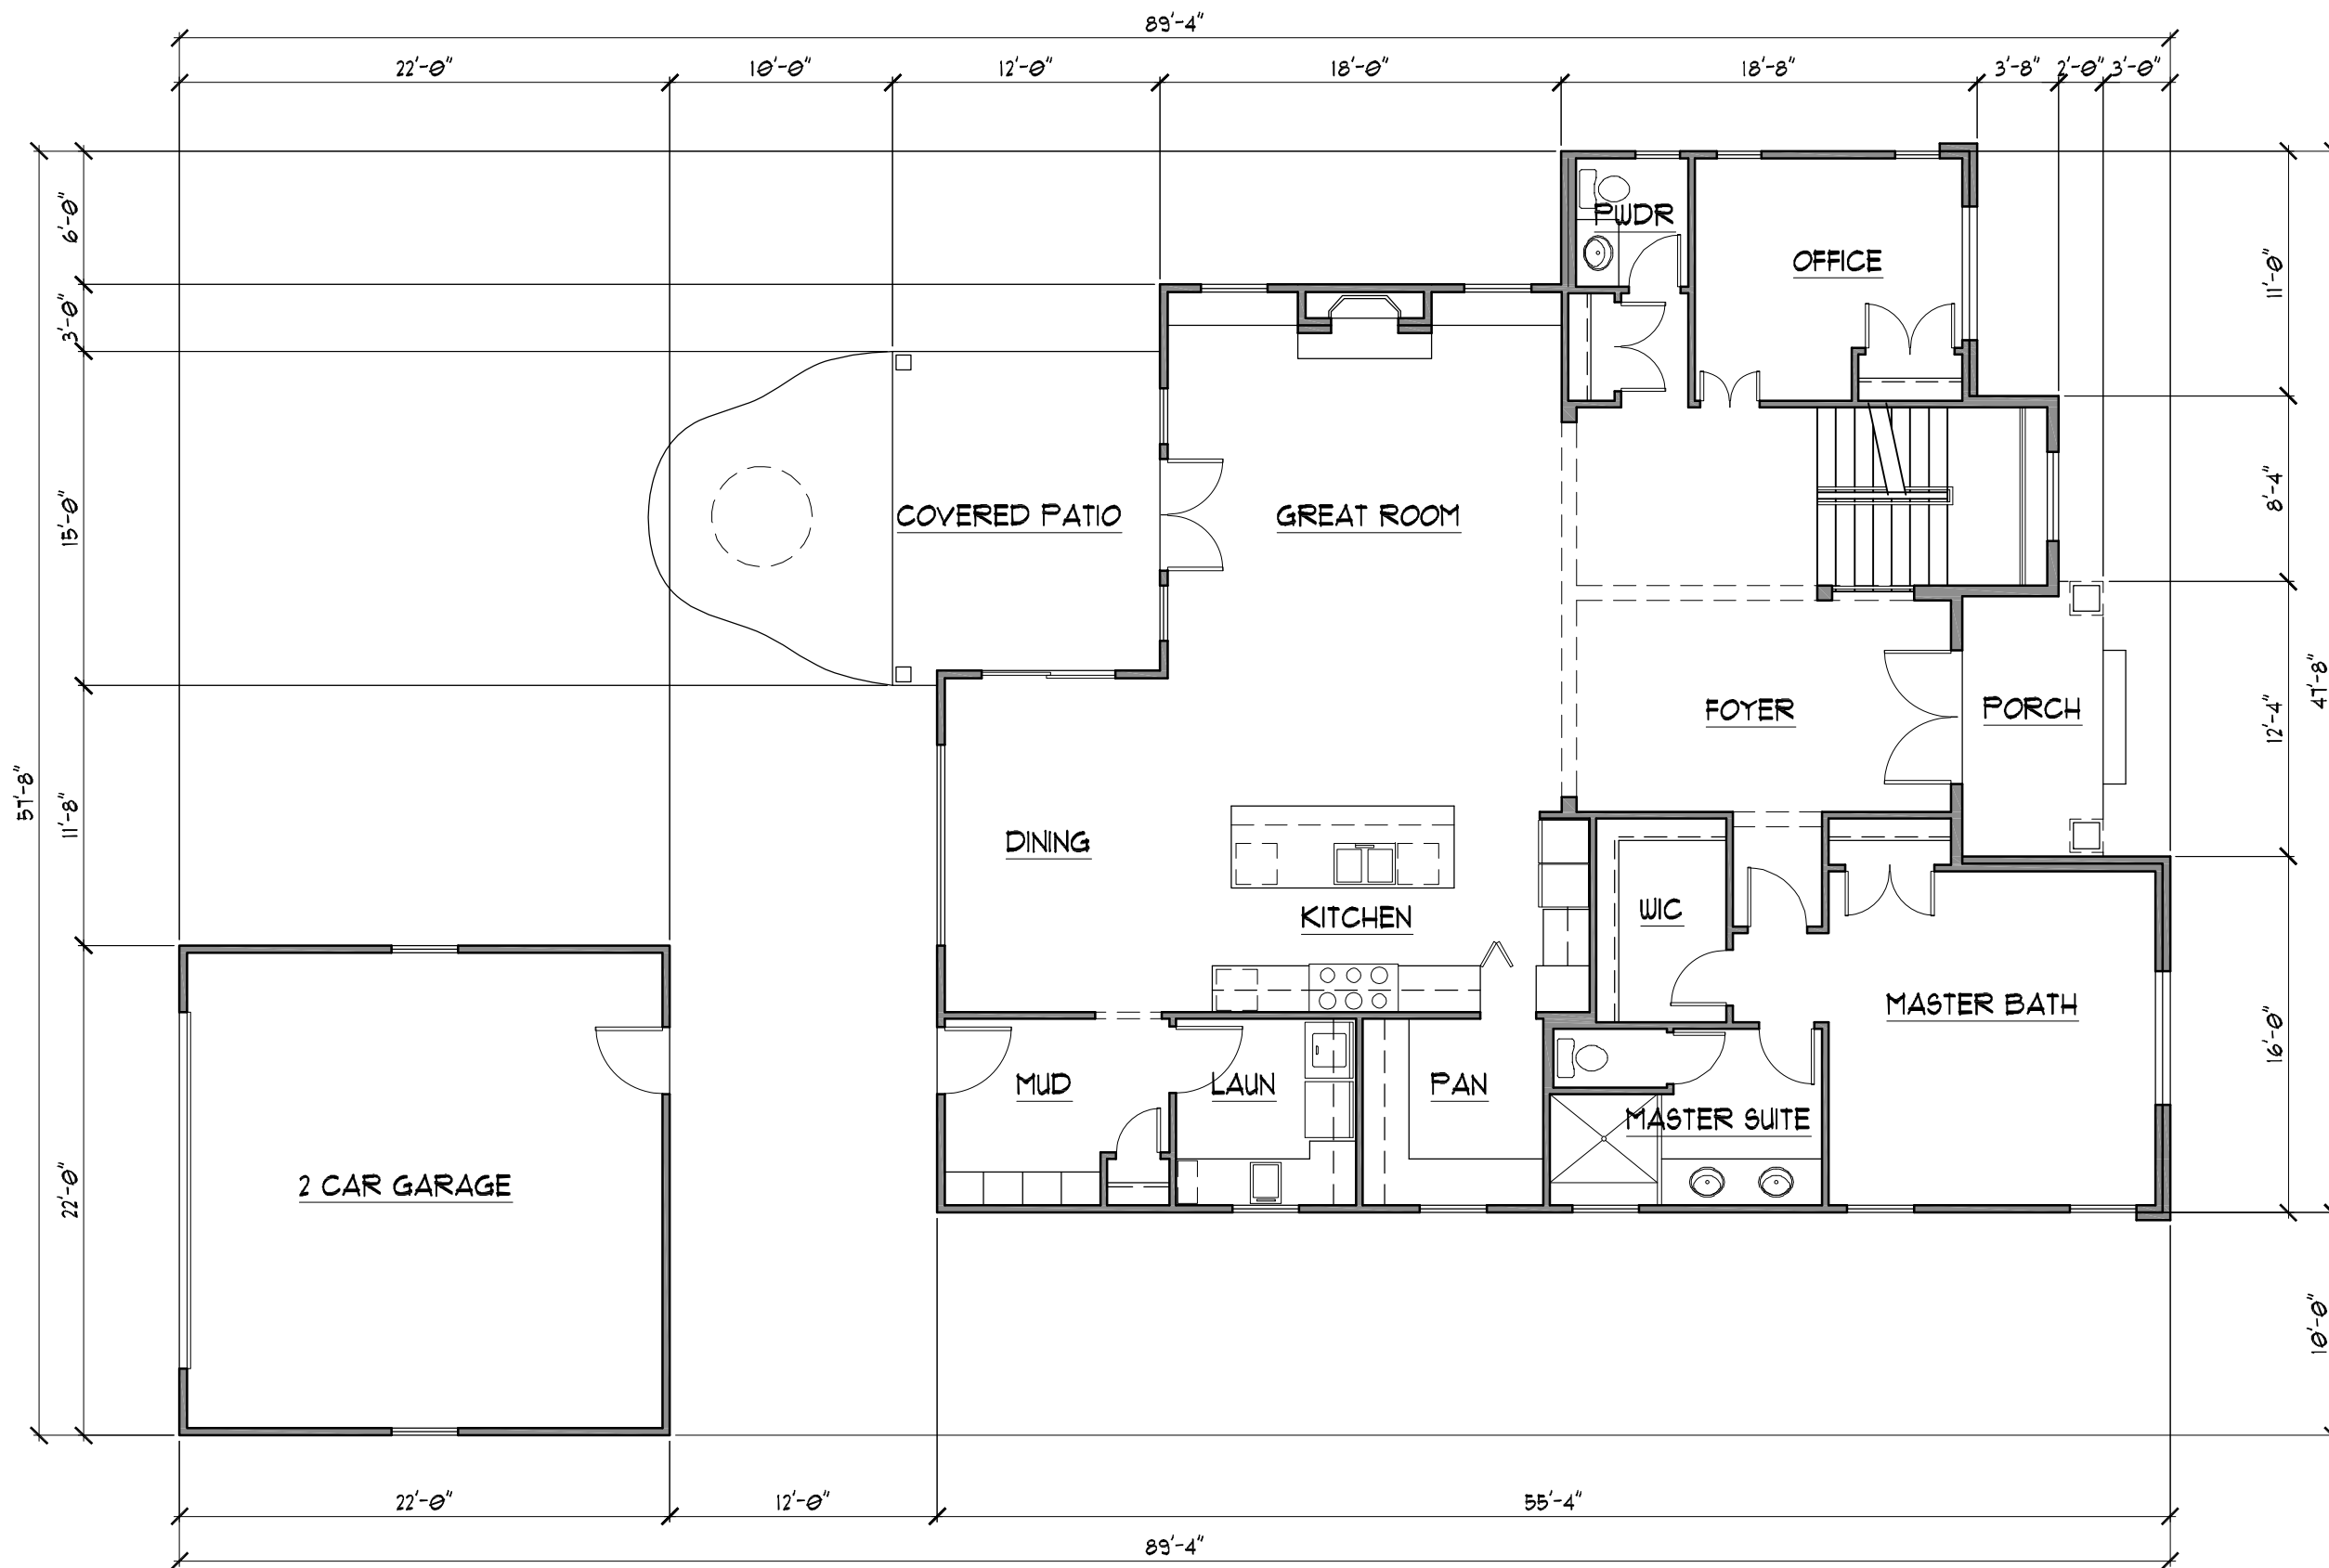

LOWER LEVEL PLAN

SCALE: 1/8" = 1'-0"

514 NORTH HOLMES AVE
KIRKWOOD, MO 63122

TIM HOLLERBACH
DESIGNS

1548 JEFFCO BLVD
ARNOLD, MO 63010
314-578-8470
www.timhollerbachdesigns.com

MAIN LEVEL PLAN

SCALE: 1/8" = 1'-0"

ROOF PLAN

SCALE: 1/8" = 1'-0"

514 NORTH HOLMES AVE
KIRKWOOD, MO 63122

FRONT ELEVATION

SCALE: 1/8" = 1'-0"

514 NORTH HOLMES AVE
KIRKWOOD, MO 63122

TIM HOLLERBACH
DESIGNS

1548 JEFFCO BLVD
ARNOLD, MD 63010
314-578-8470
www.timhollerbachdesigns.com

LEFT SIDE ELEVATION

SCALE: 1/8" = 1'-0"

514 NORTH HOLMES AVE
KIRKWOOD, MO 63122

TIM HOLLERBACH
DESIGNS

1548 JEFFCO BLVD
ARNOLD, MD 63010
314-578-8470
www.timhollerbachdesigns.com

REAR ELEVATION

SCALE: 1/8" = 1'-0"