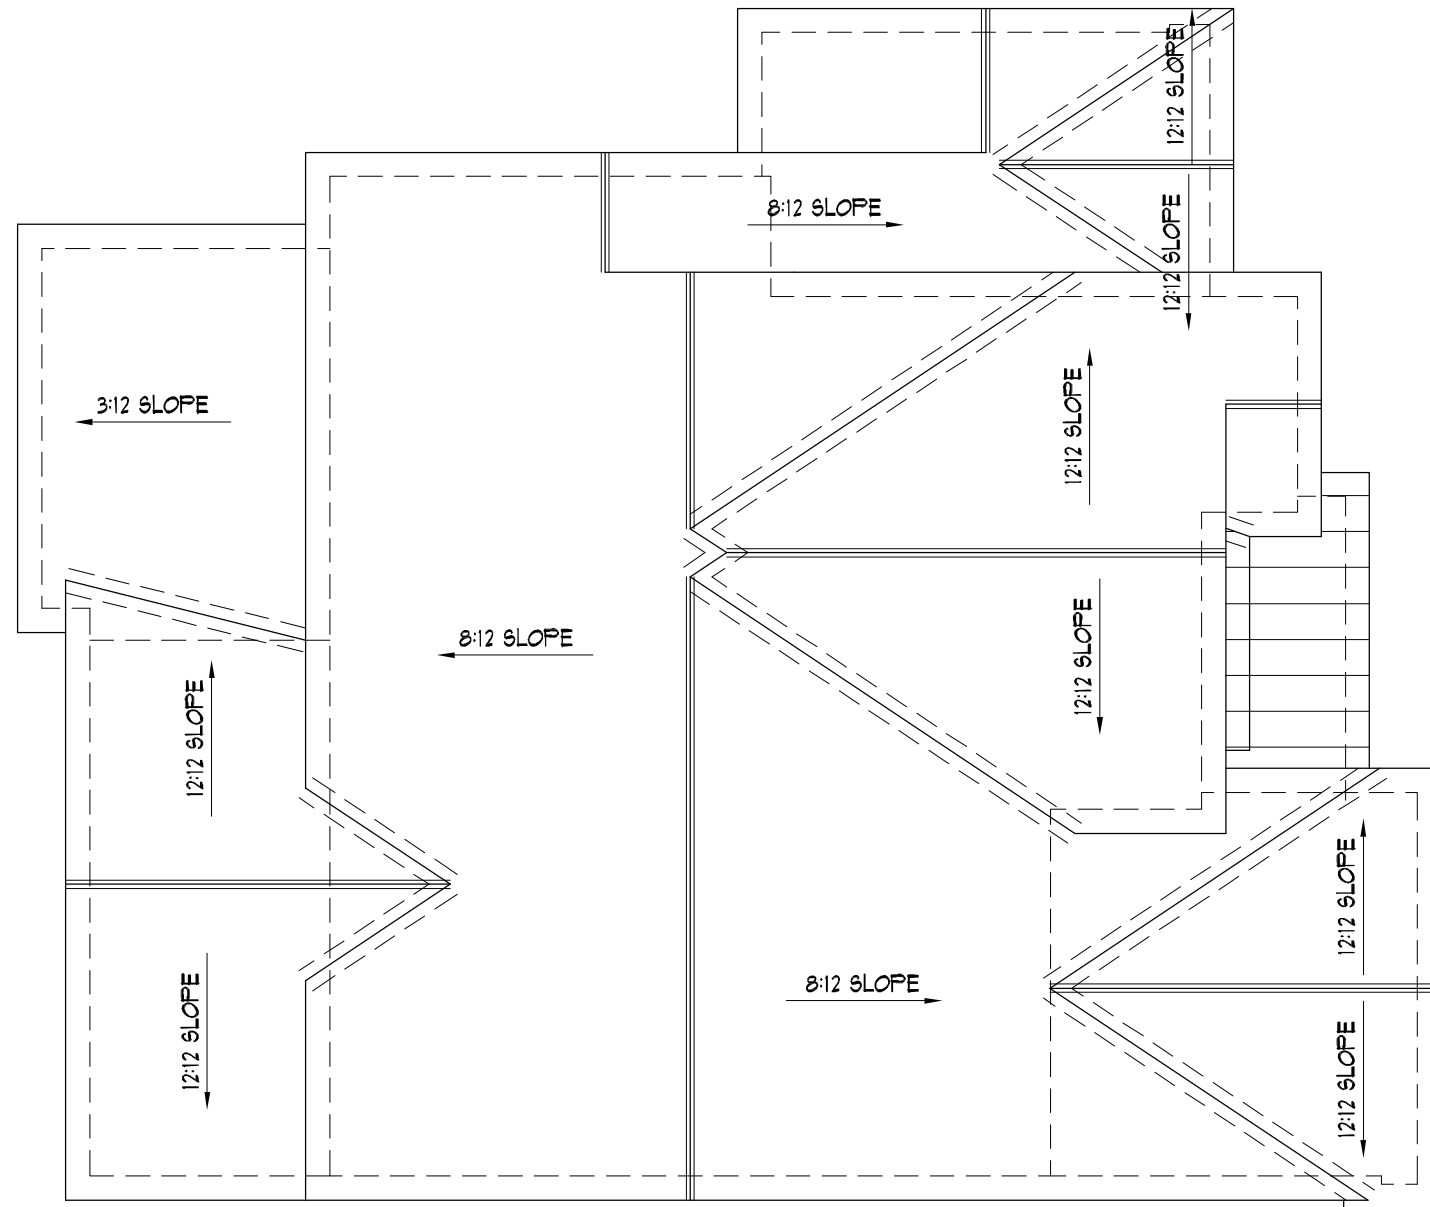

LOWER LEVEL PLAN

SCALE: 1/8" = 1'-0"

514 NORTH HOLMES AVE
KIRKWOOD, MO 63122

TIM HOLLERBACH
DESIGNS

1548 JEFFCO BLVD
ARNOLD, MO 63010
314-578-8470
www.timhollerbachdesigns.com

MAIN LEVEL PLAN

SCALE: 1/8" = 1'-0"

**514 NORTH HOLMES AVE
KIRKWOOD, MO 63122**

**TIM HOLLERBACH
DESIGNS**

1548 JEFFCO BLVD
ARNOLD, MO 63010
314-578-8470
www.timhollerbachdesigns.com

SECOND LEVEL PLAN
 SCALE: 1/8" = 1'-0"

514 NORTH HOLMES AVE
 KIRKWOOD, MO 63122

ROOF PLAN

SCALE: 1/8" = 1'-0"

514 NORTH HOLMES AVE
KIRKWOOD, MO 63122

FRONT ELEVATION

SCALE: 1/8" = 1'-0"

514 NORTH HOLMES AVE
KIRKWOOD, MO 63122

TIM HOLLERBACH
DESIGNS

1548 JEFFCO BLVD
ARNOLD, MD 63010
314-578-8470
www.timhollerbachdesigns.com

LEFT SIDE ELEVATION

SCALE: 1/8" = 1'-0"

514 NORTH HOLMES AVE
KIRKWOOD, MO 63122

TIM HOLLERBACH
DESIGNS

1548 JEFFCO BLVD
ARNOLD, MD 63010
314-578-8470
www.timhollerbachdesigns.com

REAR ELEVATION

SCALE: 1/8" = 1'-0"