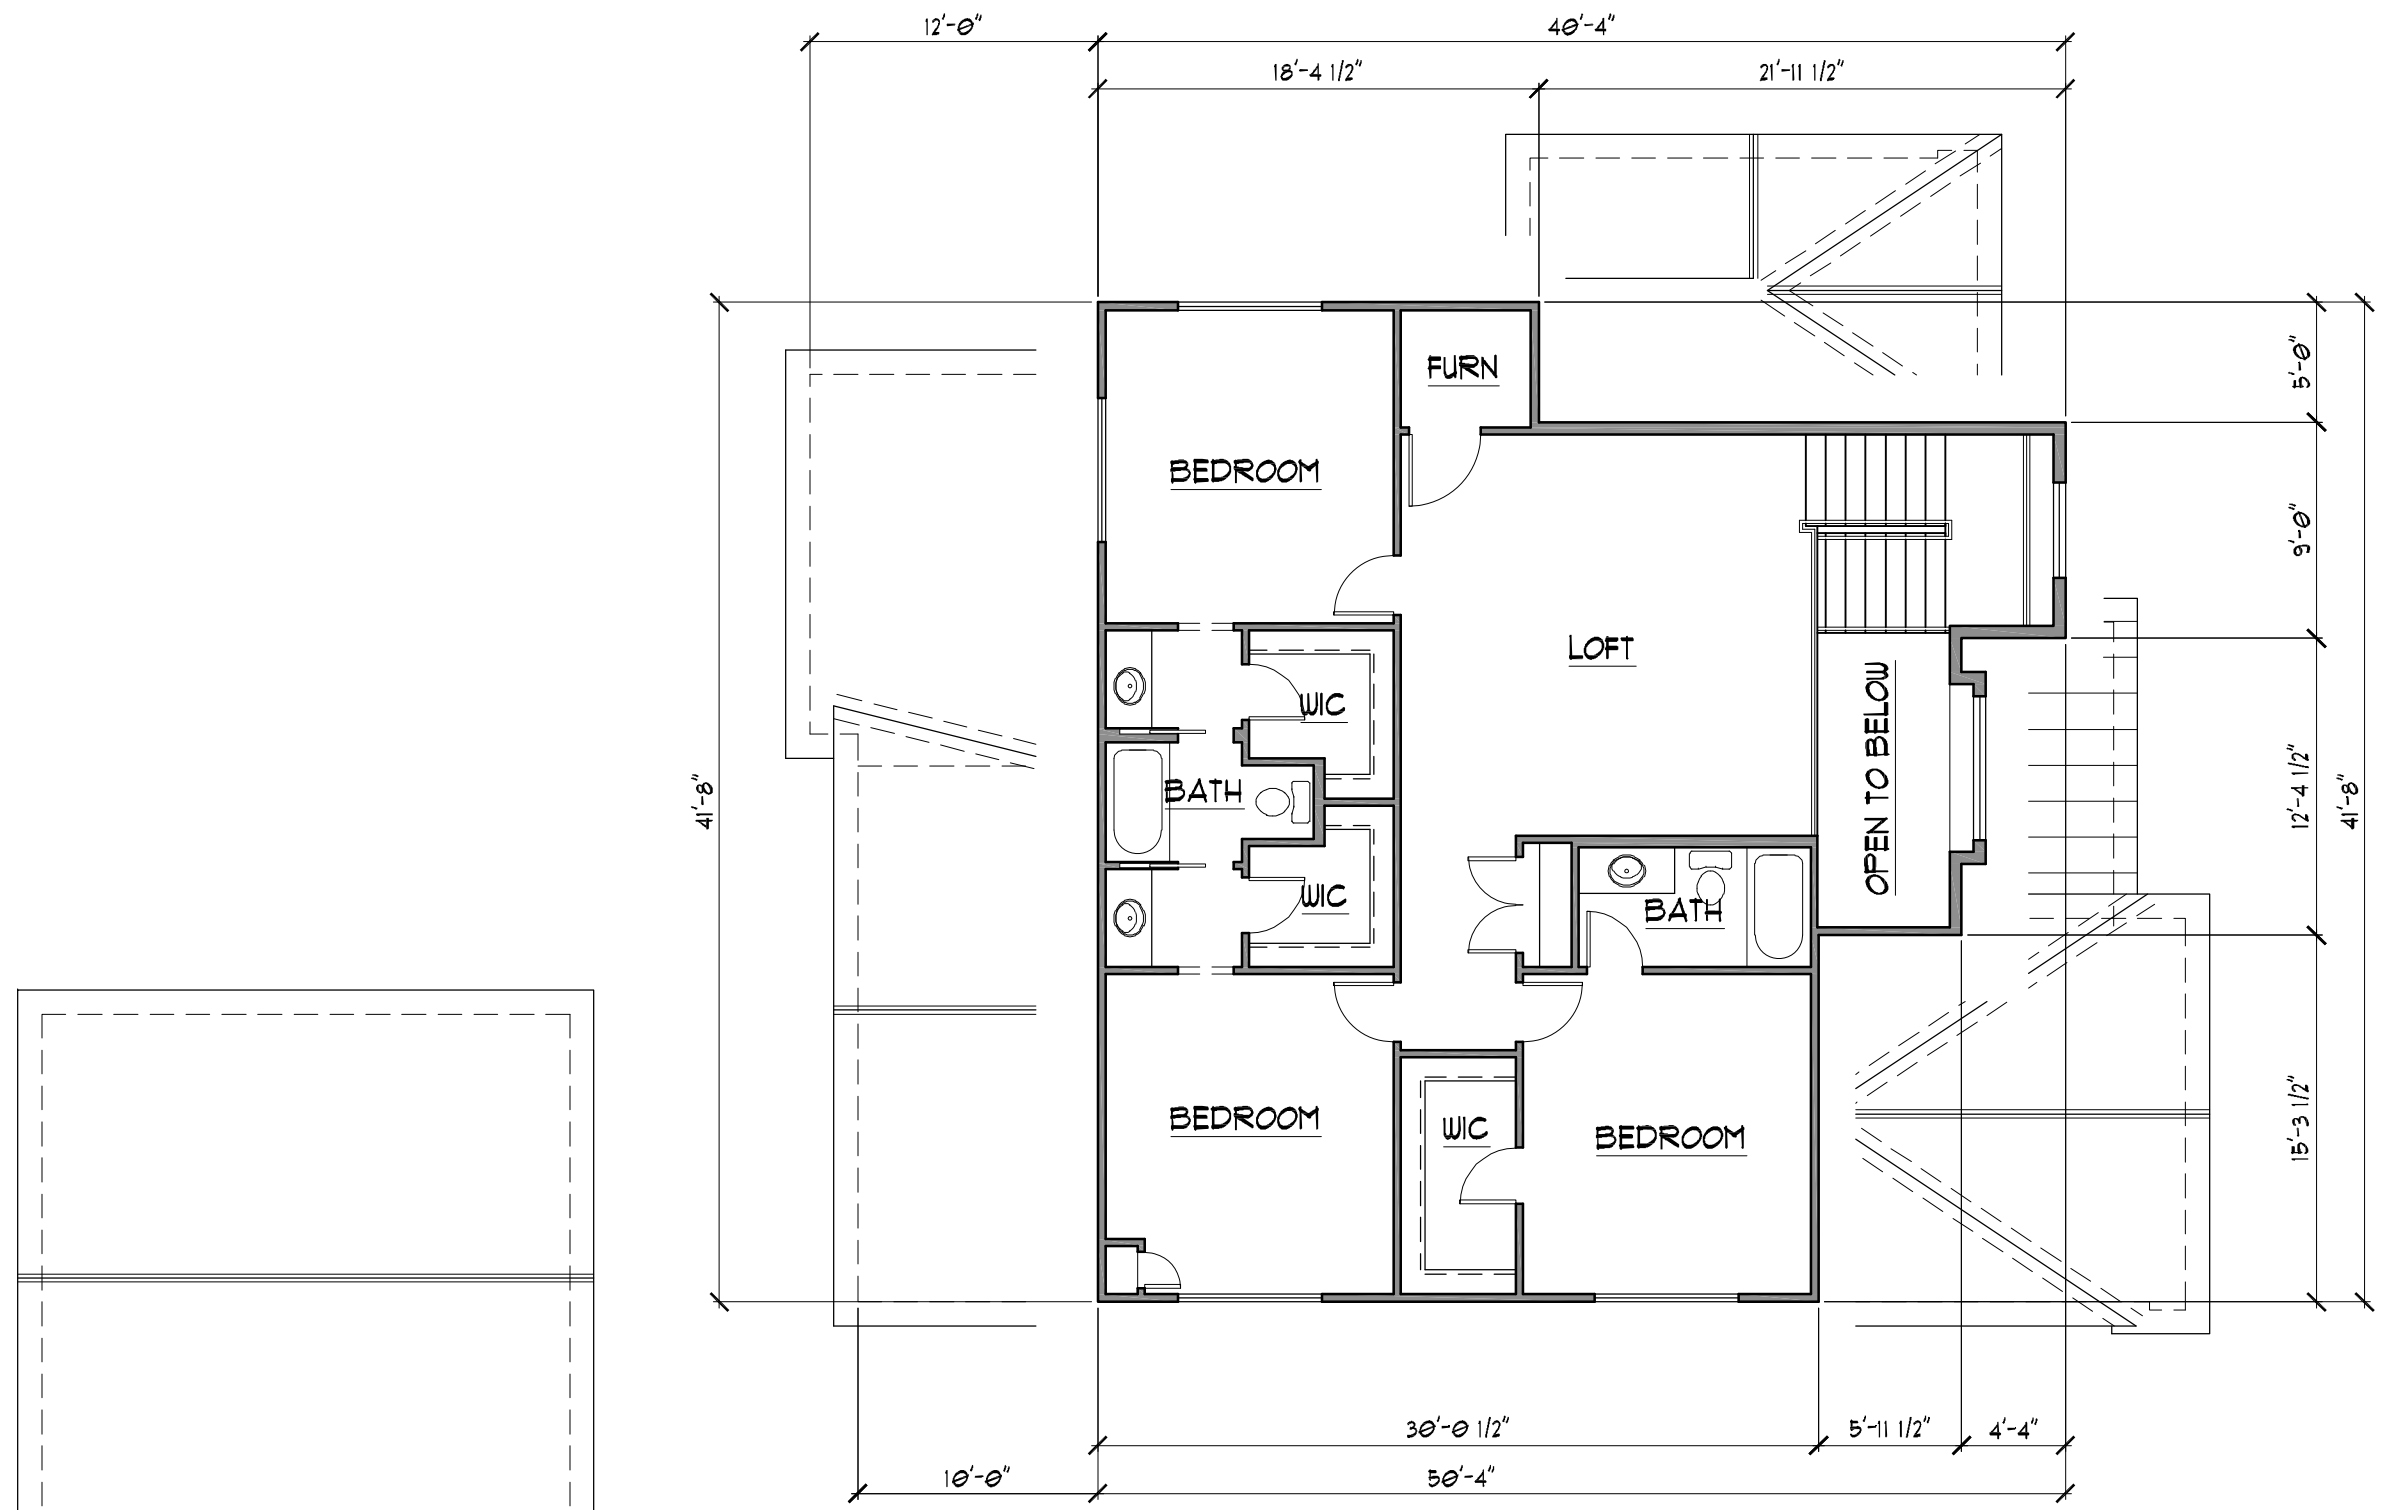

SECOND LEVEL PLAN
SCALE: 1/8" = 1'-0"

514 NORTH HOLMES AVE
KIRKWOOD, MO 63122