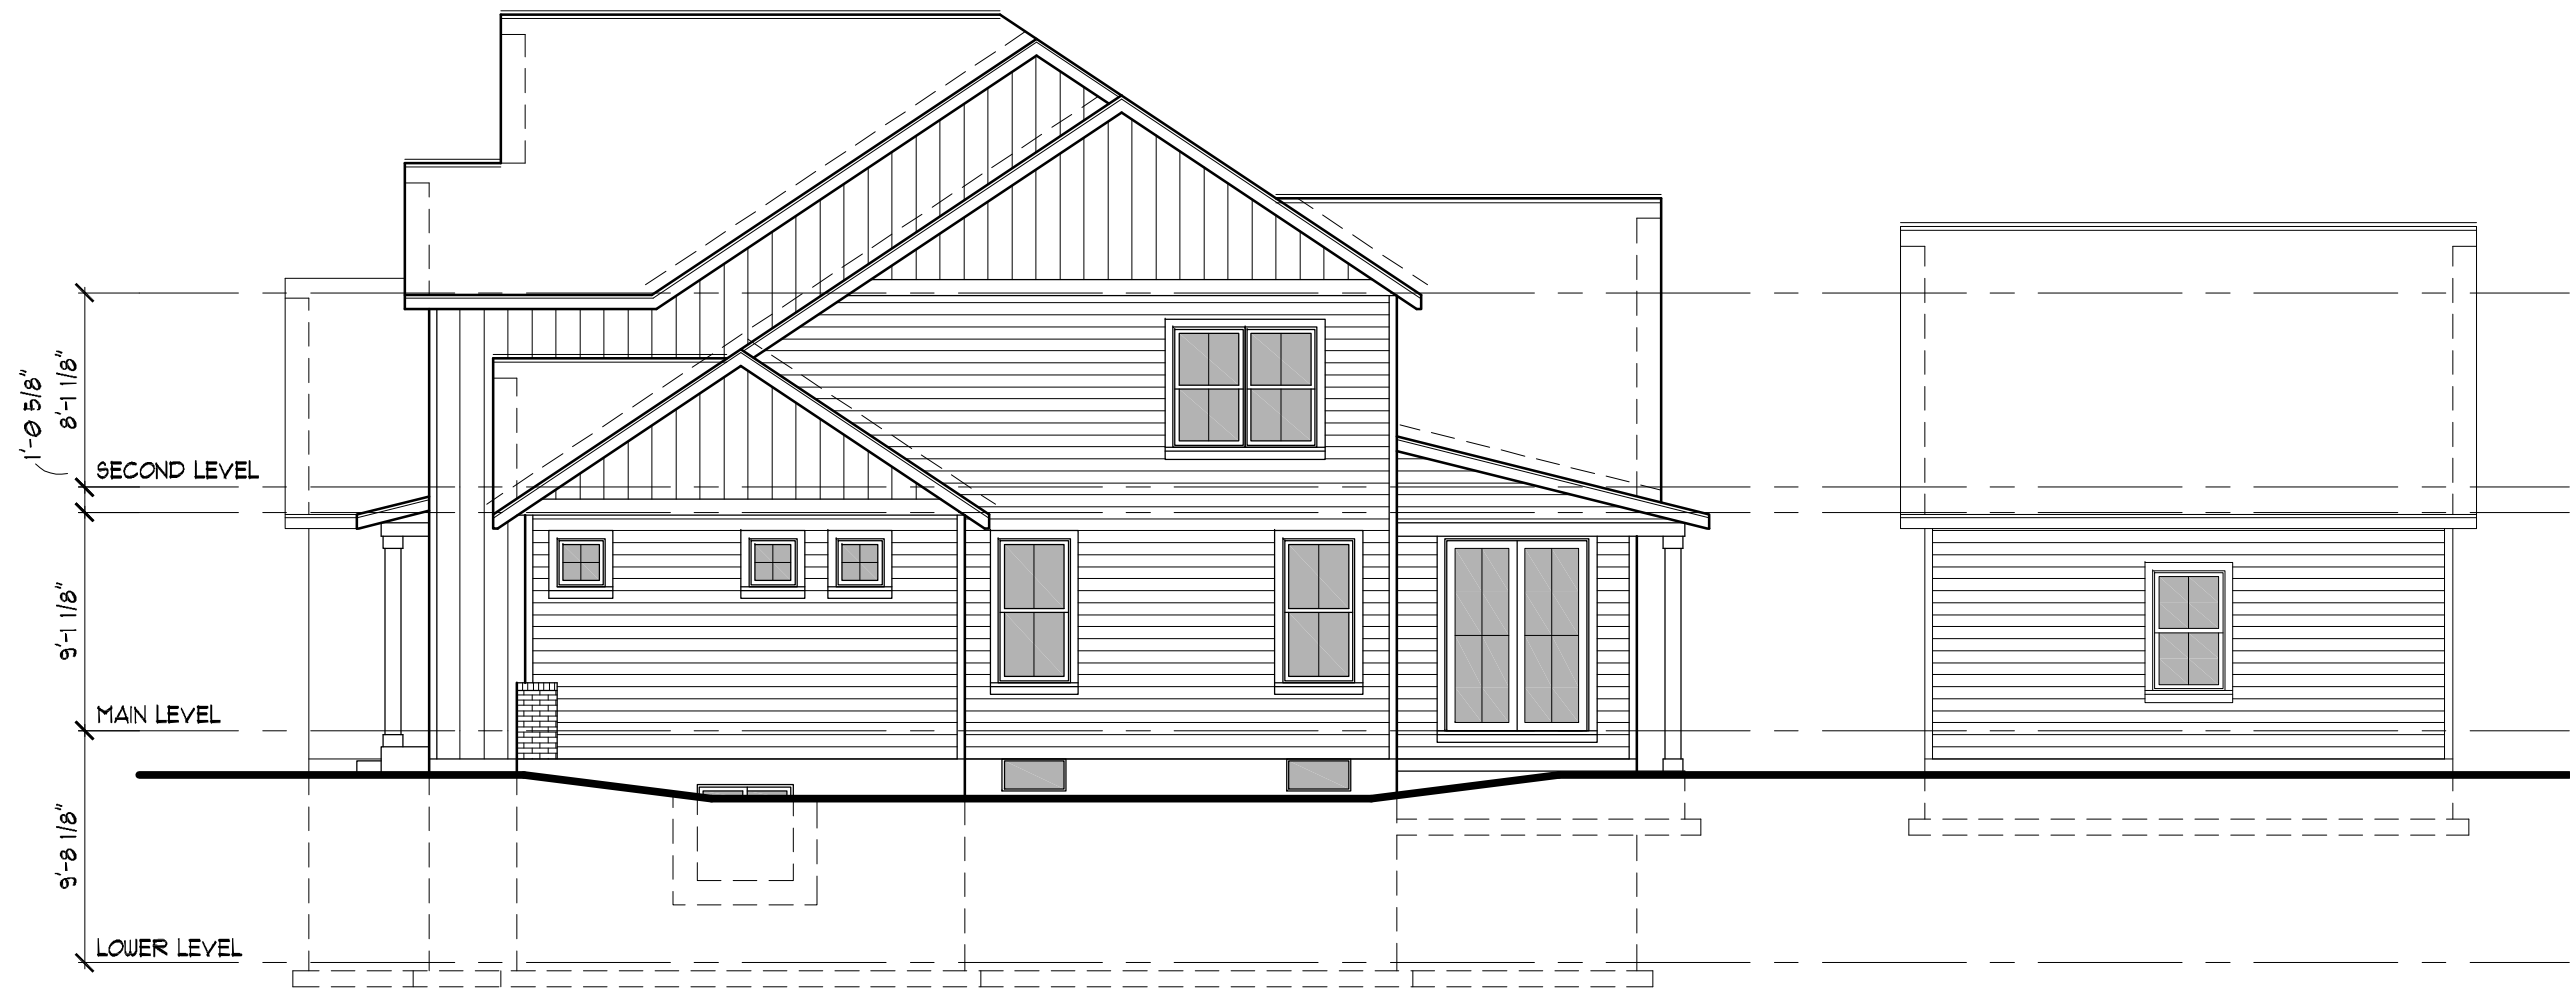

ROOF PLAN

SCALE: 1/8" = 1'-0"

514 NORTH HOLMES AVE
KIRKWOOD, MO 63122

FRONT ELEVATION

SCALE: 1/8" = 1'-0"

514 NORTH HOLMES AVE
KIRKWOOD, MO 63122

TIM HOLLERBACH
DESIGNS

1548 JEFFCO BLVD
ARNOLD, MD 63010
314-578-8470
www.timhollerbachdesigns.com

LEFT SIDE ELEVATION

SCALE: 1/8" = 1'-0"

514 NORTH HOLMES AVE
KIRKWOOD, MO 63122

TIM HOLLERBACH
DESIGNS

1548 JEFFCO BLVD
ARNOLD, MD 63010
314-578-8470
www.timhollerbachdesigns.com

REAR ELEVATION

SCALE: 1/8" = 1'-0"

514 NORTH HOLMES AVE
KIRKWOOD, MO 63122

TIM HOLLERBACH
DESIGNS

1548 JEFFCO BLVD
ARNOLD, MD 63010
314-578-8470
www.timhollerbachdesigns.com

RIGHT SIDE ELEVATION

SCALE: 1/8" = 1'-0"

514 NORTH HOLMES AVE
KIRKWOOD, MO 63122