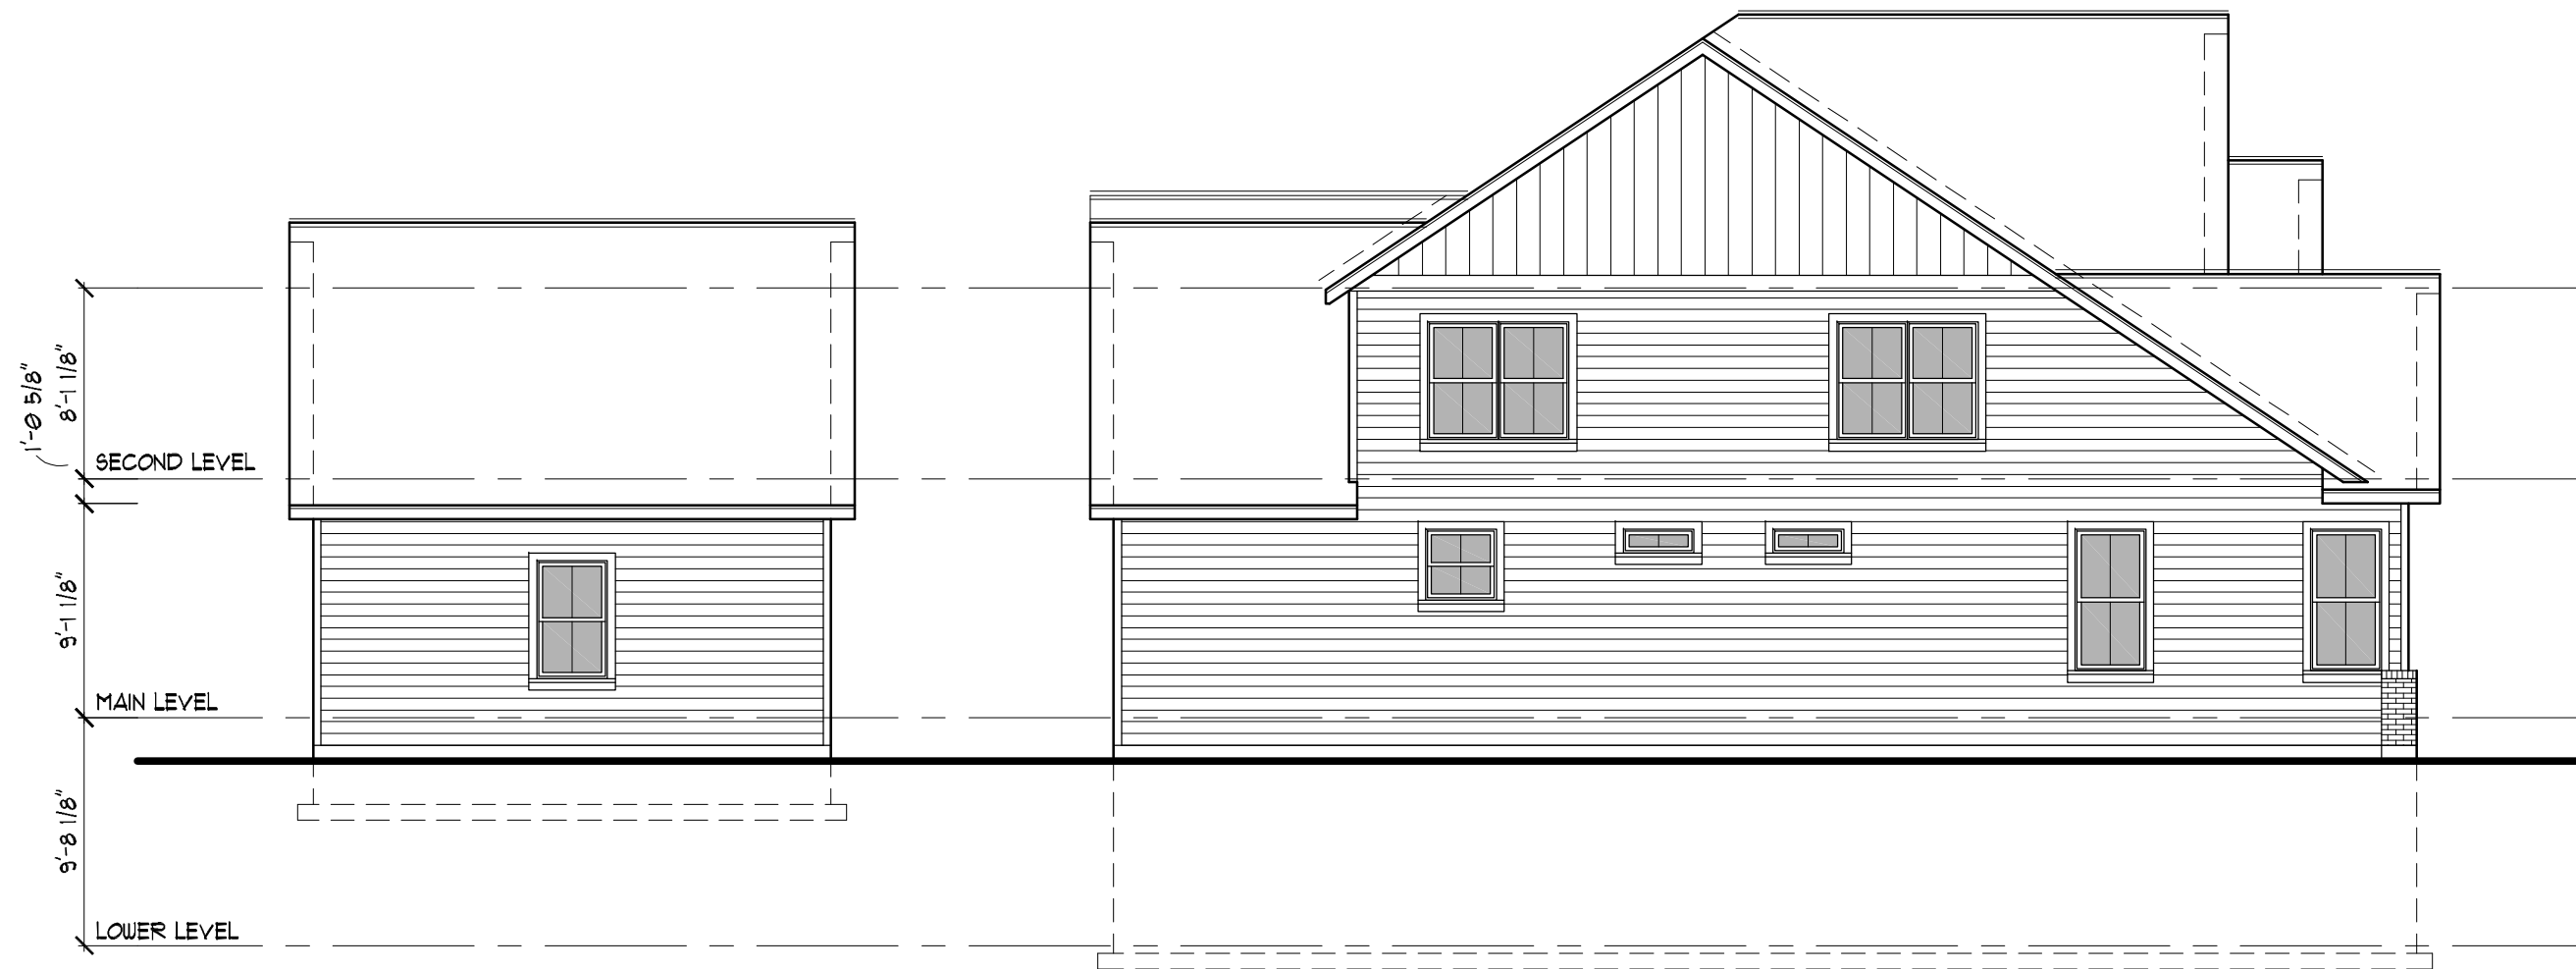

ROOF PLAN

SCALE: 1/8" = 1'-0"

514 NORTH HOLMES AVE
KIRKWOOD, MO 63122

FRONT ELEVATION

SCALE: 1/8" = 1'-0"

514 NORTH HOLMES AVE
KIRKWOOD, MO 63122

TIM HOLLERBACH
DESIGNS

1548 JEFFCO BLVD
ARNOLD, MD 63010
314-578-8470
www.timhollerbachdesigns.com

LEFT SIDE ELEVATION

SCALE: 1/8" = 1'-0"

514 NORTH HOLMES AVE
KIRKWOOD, MO 63122

TIM HOLLERBACH
DESIGNS

1548 JEFFCO BLVD
ARNOLD, MD 63010
314-578-8470
www.timhollerbachdesigns.com

REAR ELEVATION

SCALE: 1/8" = 1'-0"

514 NORTH HOLMES AVE
KIRKWOOD, MO 63122

TIM HOLLERBACH
DESIGNS

1548 JEFFCO BLVD
ARNOLD, MD 63010
314-578-8470
www.timhollerbachdesigns.com

RIGHT SIDE ELEVATION

SCALE: 1/8" = 1'-0"

514 NORTH HOLMES AVE
KIRKWOOD, MO 63122