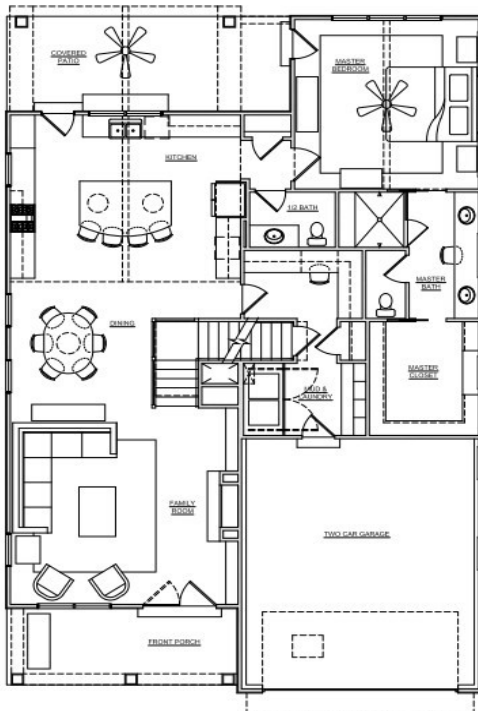

For Sale Starting at \$915,900 5 Bedrooms with Main Floor Master | 4.5 Baths | 2 Car Garage

We will build your plan or ours, on your lot or ours!

443 Alice Avenue • Kirkwood • Missouri • 63122

Option 1: Add \$20,000 Family Room & Finished Stairs