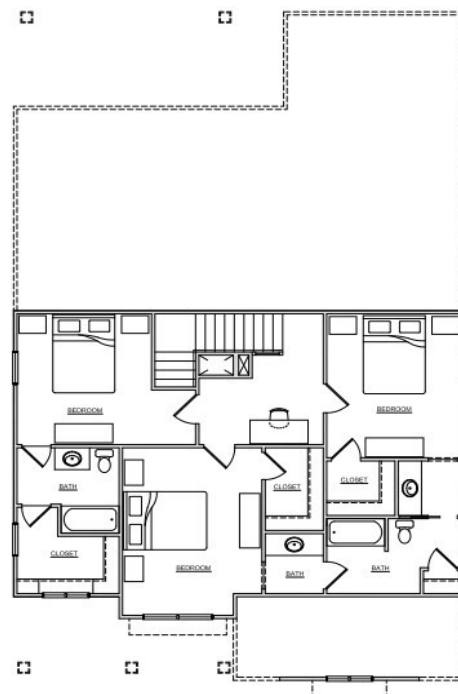

For Sale Starting at \$915,900 5 Bedrooms with Main Floor Master | 4.5 Baths | 2 Car Garage

We will build your plan or ours, on your lot or ours!

443 Alice Avenue • Kirkwood • Missouri • 63122

Option 1: Add \$20,000 Family Room & Finished Stairs