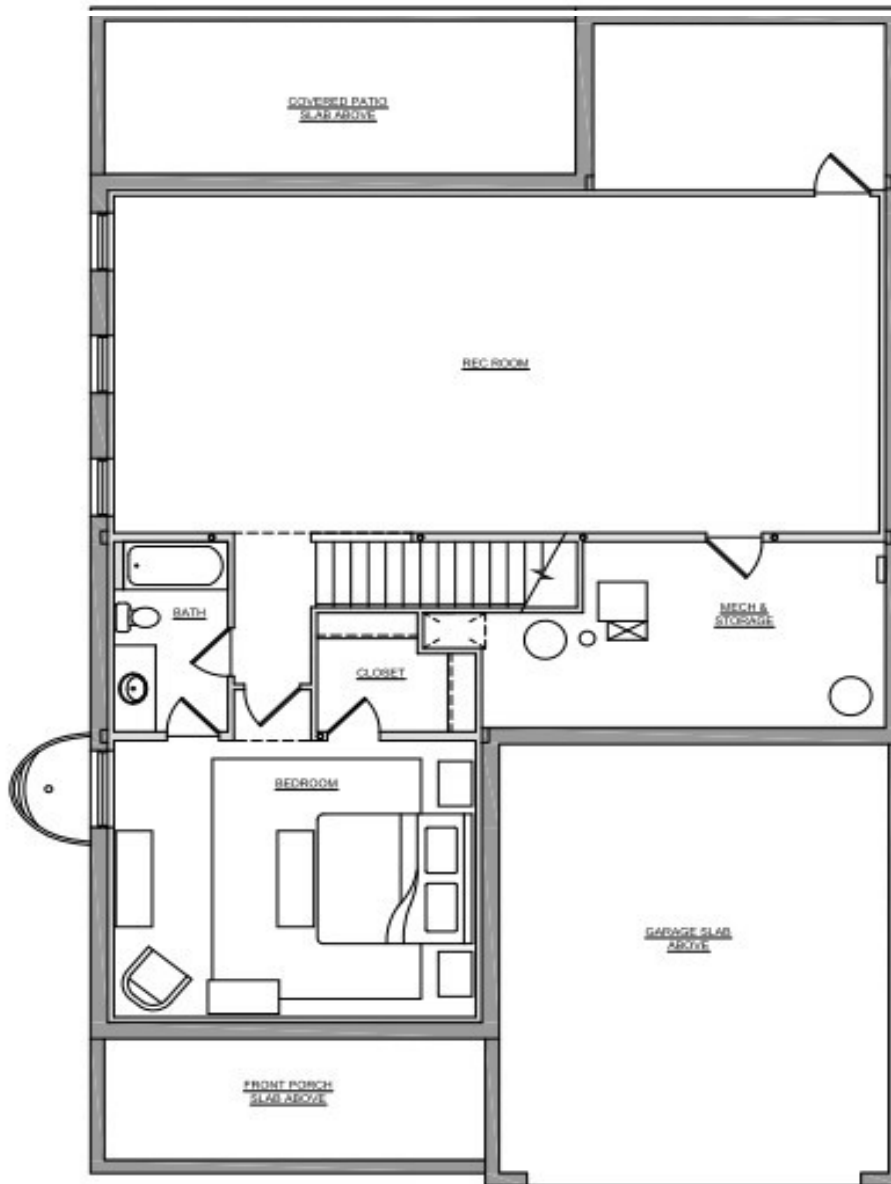

For Sale Starting at \$915,900 5 Bedrooms with Main Floor Master | 4.5 Baths | 2 Car Garage

We will build your plan or ours, on your lot or ours!

443 Alice Avenue • Kirkwood • Missouri • 63122

Option 1: Add \$20,000 Family Room & Finished Stairs

Option 2: Add \$5,000 Bedroom & Closet

Option 3: Add \$10,000 Full Bathroom

Option 4: Add \$5,000 Exercise Room

We will build your plan or ours, on your lot or ours!